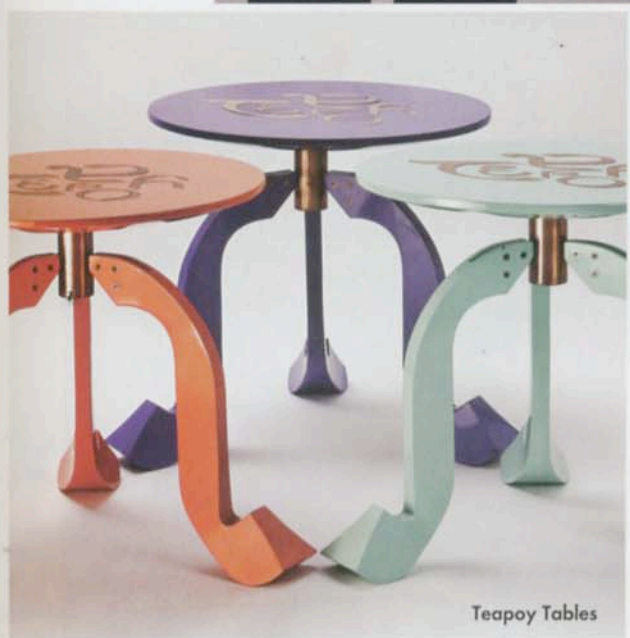

Teapoy Tables

EDIDA furniture – joint winner

**SANDEEP & TANYA KHOSLA
AND AMARESH ANAND**

The roots of these tables trace back to Colonial India and the serving of tea. Created in three shades – pista green, neon orange, baigani purple – the tops have a copper inlay of the word Teapoy in specially created Curry font, while legs emerge from a single machined component.