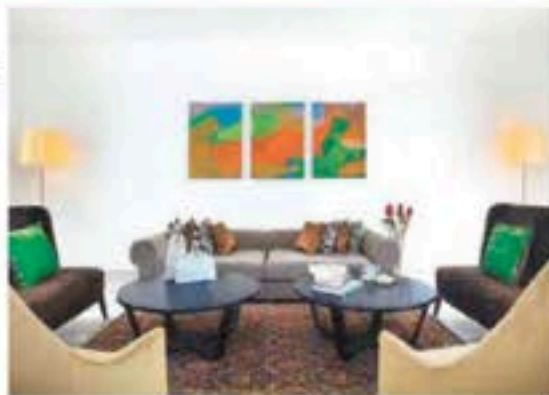

to discover what lay in store whilst I explored and yet, binding me with silken ties to stand and stare at every little drama that unfolded.

The flooring is a judicious mix of Imperial beige marble and hardwood, while the furnishings incorporate suede, chenille, silk, leather and linen. Adding drama to the foyer are bold red chaises accentuated by decor add-ons from Good Earth and Cinnamon in Bengaluru. The dining area, overlooking a wall of lush green is almost akin to a fairy-tale setting. The powder room with its standalone gold leaf basin and mid-century starburst mirror set against a backdrop of antiqued copper porcelain tiles

"My experiences have helped reinterpret traditional concepts in a modern way."

— SANDEEP KHOSLA, ARCHITECT

is among some of the stellar highlights of this home. I explored further to find the window dressing translated into an art form by Bengaluru-based designer Gevatri Popat of Mihike; rich carpets from Kashmir and Afghani kilims; stunning furniture